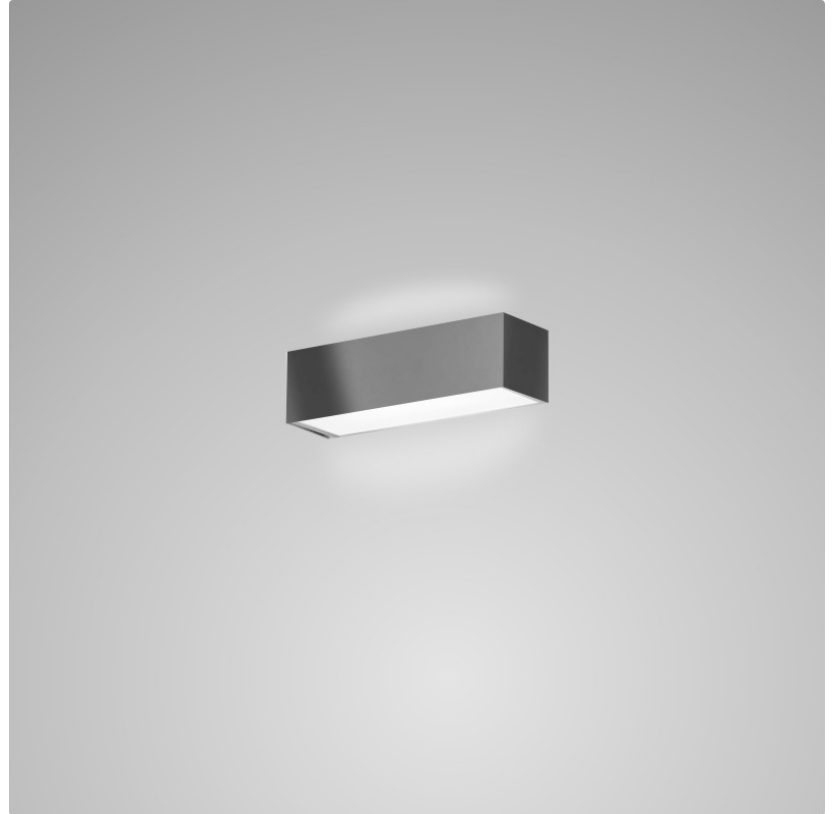

TOY SURFACE

D83138

GENERAL

Series: Toy
Brand: Panzeri
Division: Design
Mounting Type: Surface
Mounting Location: Wall
Subcategory: Ambient

PHYSICAL

Shape: Rectangle
Length (mm): 250
Length (in): 9 ⁷/₁₆
Height (mm): 70
Height (in): 2 ³/₄
Extension (mm): 85
Extension (in): 3 ¹/₄
Light Distribution: Direct / Indirect
Weight (kg): 0.9
Weight (lbs): 2
Diffuser: Frost White Glass
Fixture Finish: SST
Fixture Material: Metal

ELECTRICAL

Number of Lamps: 1
Lamp Type: CFL
Bulb Included: Bulb Not Included
Total Output Wattage (W): 26
Max. Wattage Per Lamp (W): 26
Lamp Base: GX24-q3
Driver Included: Yes
Driver Type: Ballast - 120Vac - Non-dimming
Input Voltage (V): 120

LED

OPTICAL

RATINGS AND CERTIFICATIONS

Certified By: CSA Certified to UL and CSA Standards
IP rating: IP40